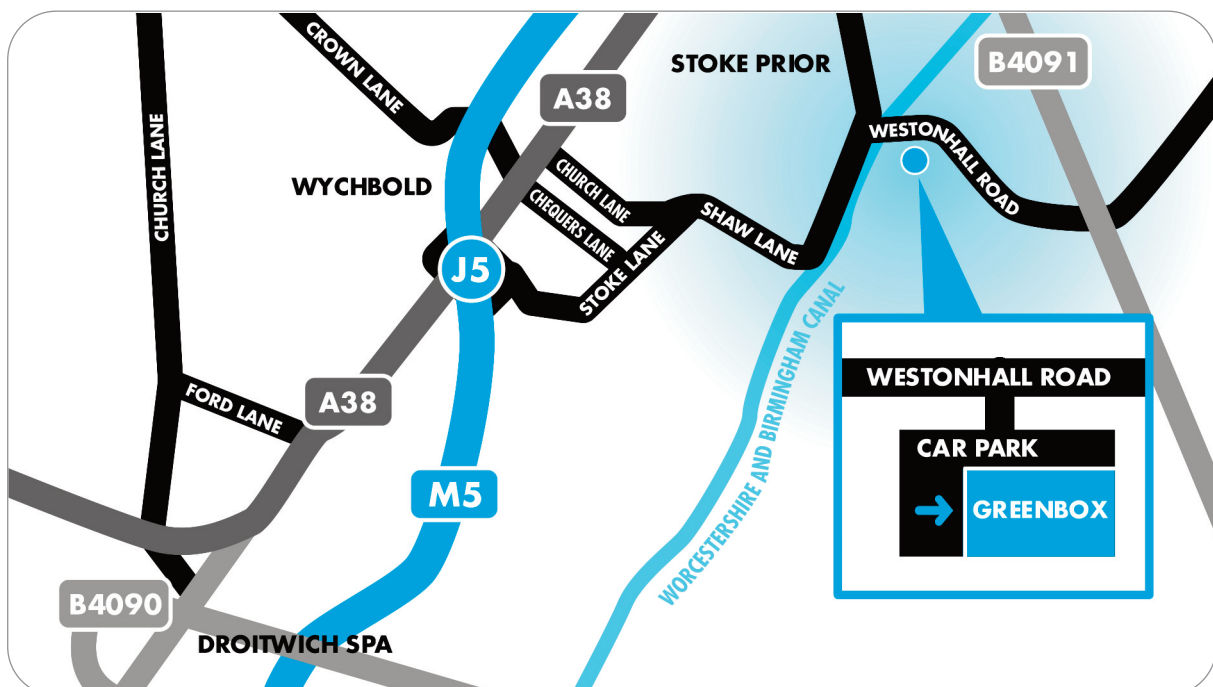

DIRECTIONS

From M5 Northbound

- Exit M5 at junction 5
- At the roundabout, take the 3rd exit onto the A38 (under M5 bridge)
- At the roundabout take the 4th exit as if going back onto M5 slip road south bound, then turn immediately left into Stoke Lane
- Continue along Stoke Lane until it merges with Shaw Lane
- At the Boat and Railway Pub, turn right onto Westenhall Road
- After approximately 150 yards, turn right into the Greenbox carpark
- The betterpr office is situated at the far right of the complex

From M5 Southbound

- Exit M5 at junction 5
- At the roundabout take the 3rd exit as if going back onto M5 slip road south bound, then turn immediately left into Stoke Lane
- Continue along Stoke Lane until it merges with Shaw Lane
- At the Boat and Railway Pub, turn right onto Westenhall Road
- After approximately 150 yards, turn right into the Greenbox carpark
- The betterpr office is situated at the far right of the complex